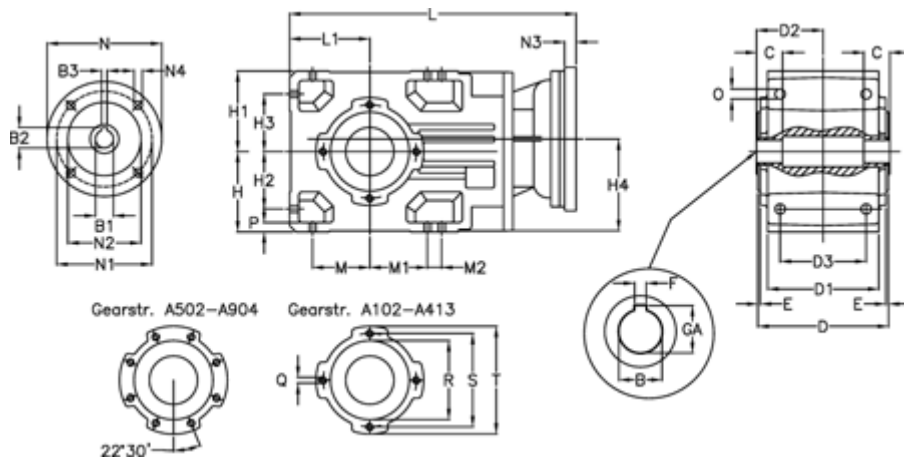

Article number: 29600100724220
 Description: Bevel helical gearbox
 A102UH30-7,2-P63B5

Measures

B = 30	D3 = 75	H3 = 50.0	N1 = 115	S = 100
B1 = 11	Description = A102UH30-xx-P63 B5	H4 = 83.0	N2 = 95	T = 120
B2 = 12.8	E = 3.0	L = 282.5	N3 = 0	
B3 = 4	F = 8	L1 = 70	N4 = M8x19	
C = 18	GA = 33.3	M = 50.0	O = 9.5	
D = 117	H = 70	M1 = 50.0	P = 9	
D1 = 95	H1 = 70	M2 = 0	Q = M8x12	
D2 = 60.0	H2 = 50.0	N = 140	R = 80	